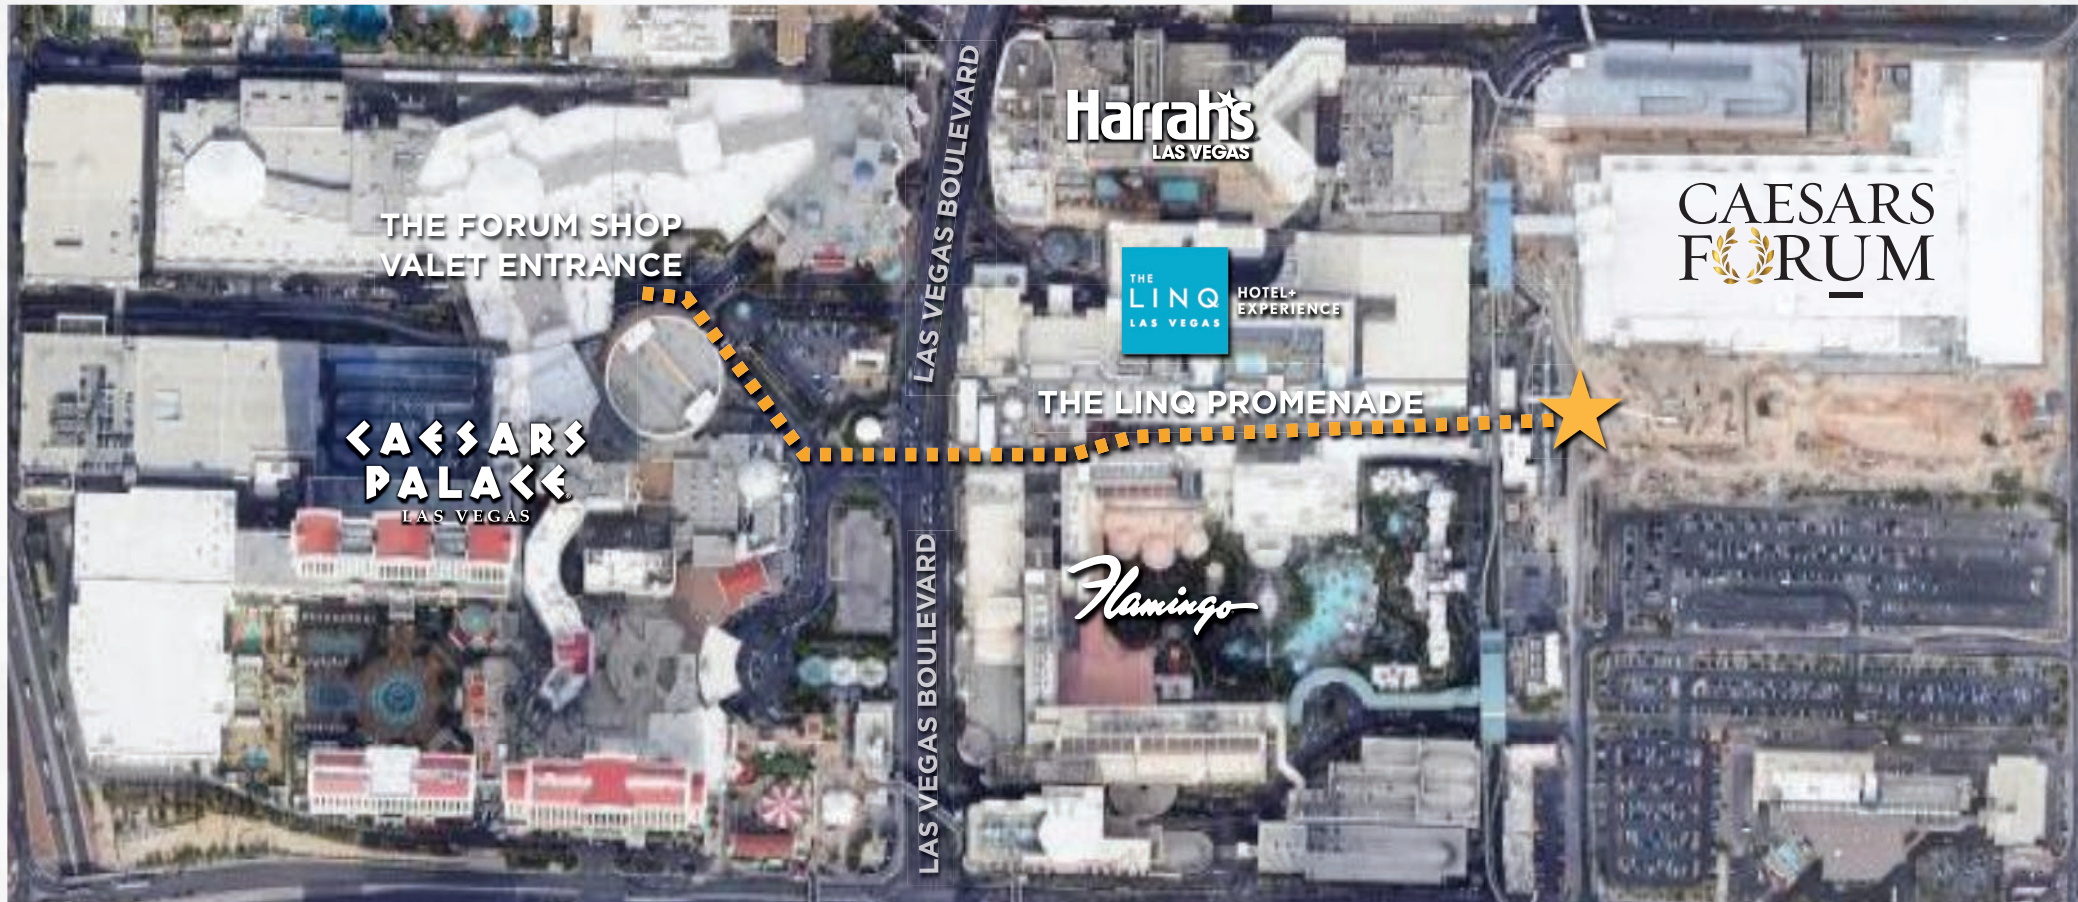

# CAESARS FORUM

3911 KOVAL LANE LAS VEGAS, NV 89109

WWW.CAESARSFORUM.COM

## NOTES:

- CAESARS FORUM and the gate entrance are located directly behind the High Roller.
- Guests will make their way across Las Vegas Blvd. towards the LINQ Promenade in between the LINQ and Flamingo.
- CAESARS FORUM can also be accessed via the Skybridge entrance through either Harrah's Las Vegas or LINQ Hotel. Follow signs for CAESARS FORUM and/or the Las Vegas Monorail Entrance.